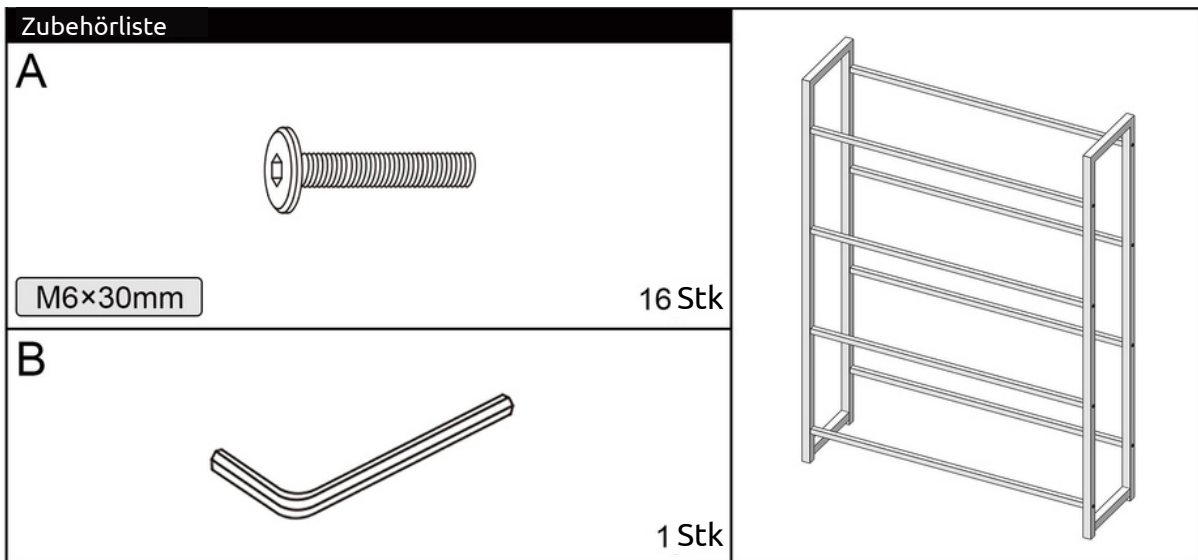

Montageanleitung

Getränkeregale für 8 Kisten aus Holz inkl. Ablage