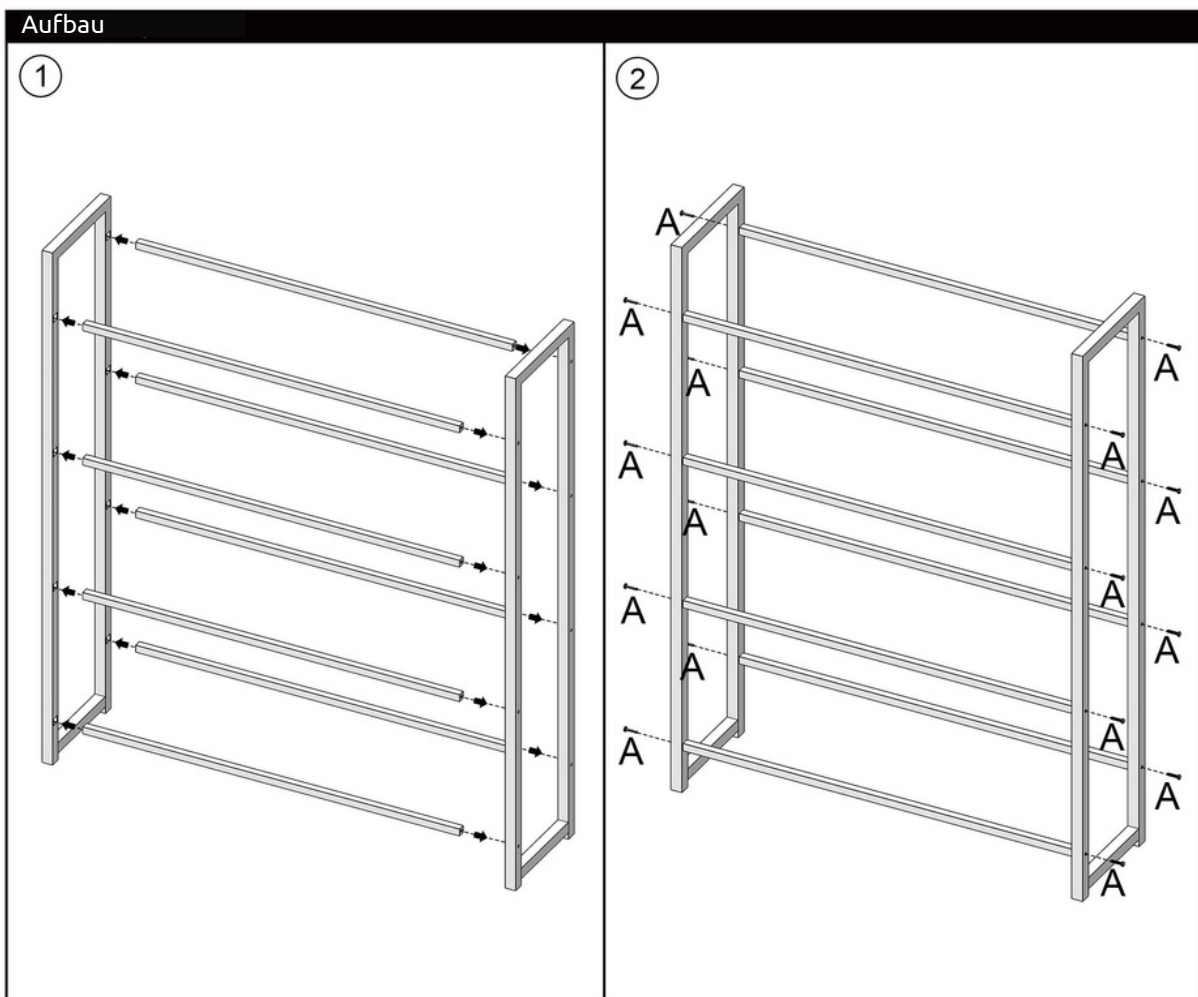

Montageanleitung

Getränkeregale für 8 Kisten aus Holz inkl. Ablage