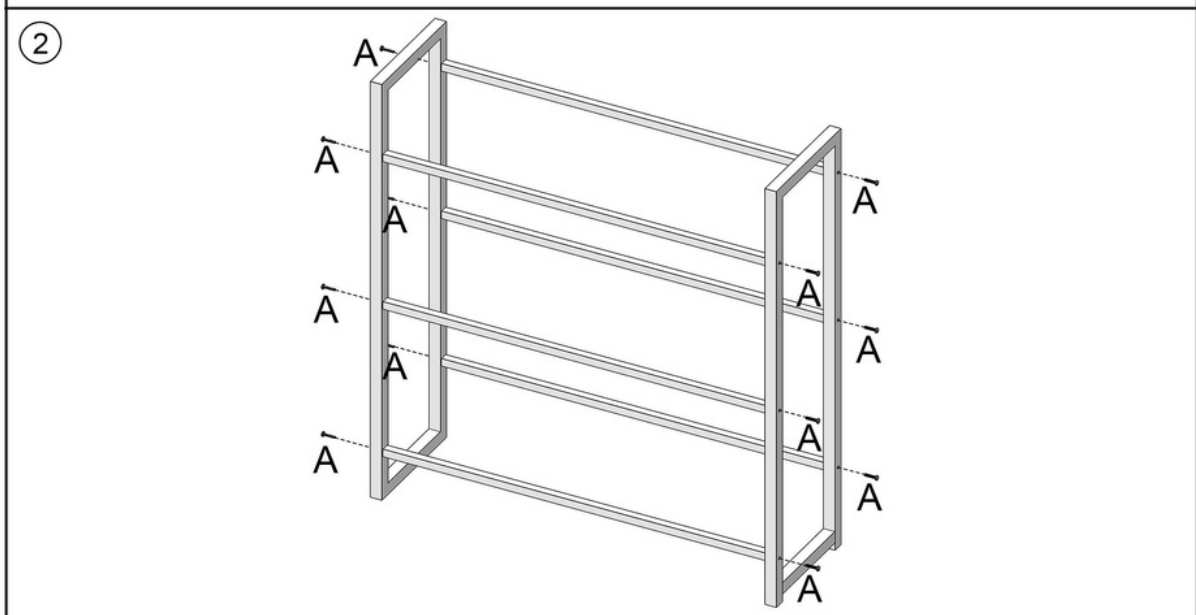

Montageanleitung

Getränkeregale für 6 Kisten aus Holz inkl. Ablage