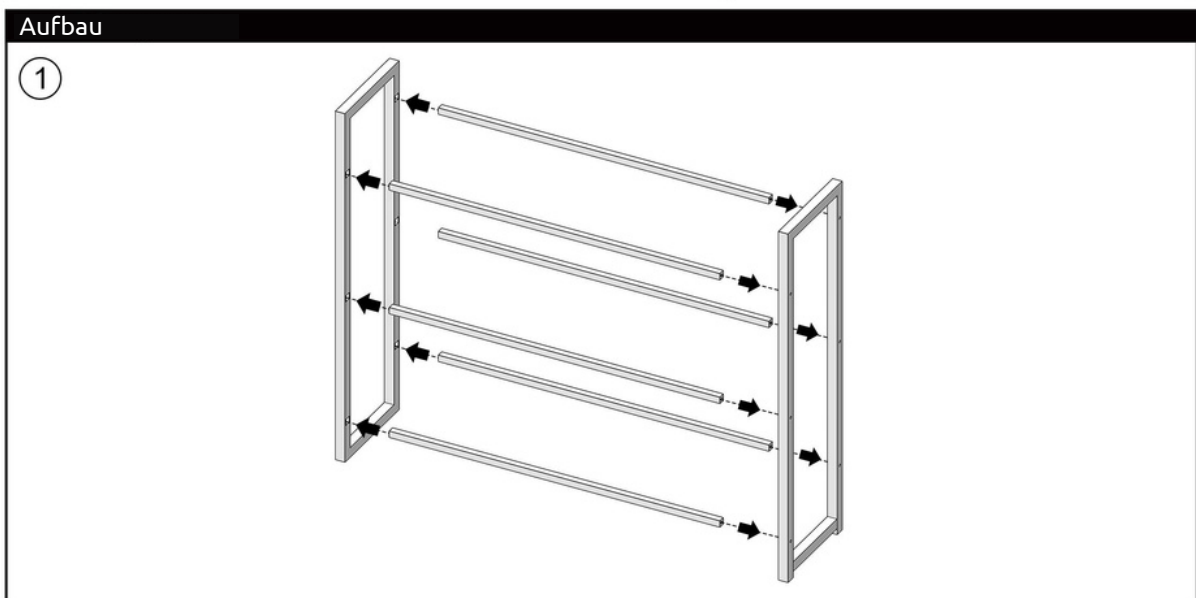

Montageanleitung

Getränkeregale für 6 Kisten aus Holz inkl. Ablage