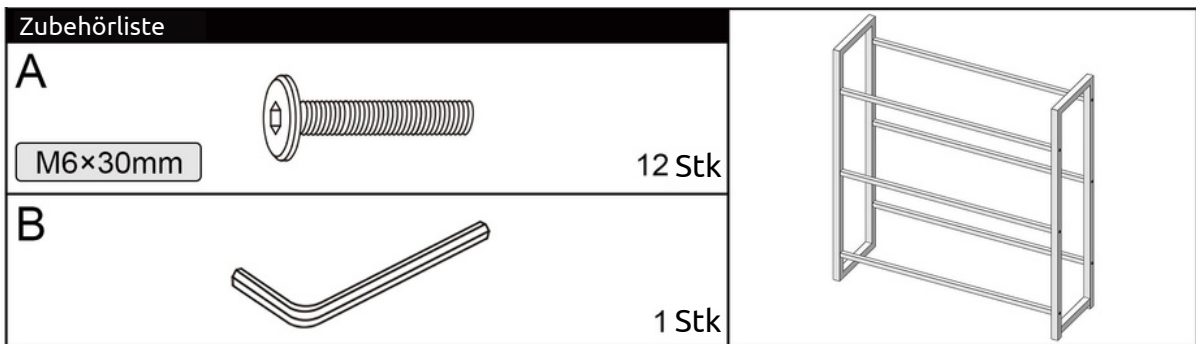

Montageanleitung

Getränkeregale für 6 Kisten aus Holz inkl. Ablage